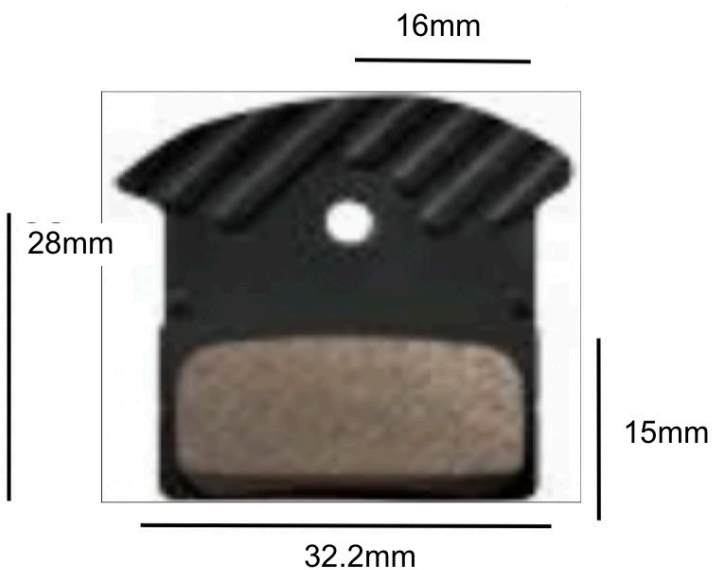

RACEWORX - Unit One
92 St Georges Street
Simons Town
Western Cape
South Africa
7975

Phone: 0730838883 - Email:
info@bicyclepart.co.za

BRAKE PADS - Mountain Bike (Shimano XC)

Product Code: N010

Availability: 16

Price: R292.95

Short Description
SC-SRLLPSZ-SZ001

Description

XTR,
DEORE XT,
SLX, ALFINE,
SHIMANO

BR-M9000, BR-M9020, BR-M987,
BR-M985, BR-M8100, BR-M8000,
BR-M785, BR-M7100, BR-M7000,
BR-M675, BR-M666, BR-M6100,
BR-M6000, BR-M615, BR-S700,
BR-RS785, BR-R785