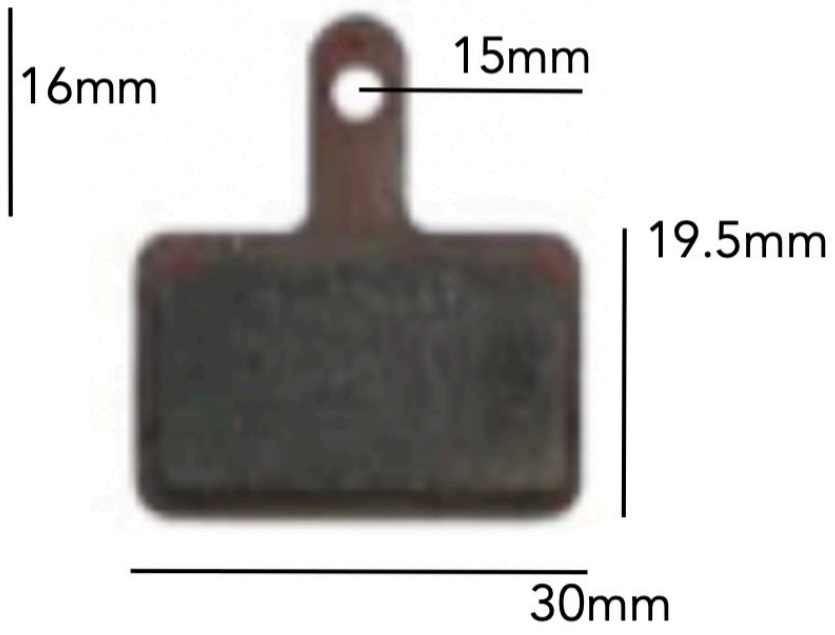

RACEWORX - Unit One
92 St Georges Street
Simons Town
Western Cape
South Africa
7975

Phone: 0730838883 - Email:
info@bicyclepart.co.za

BRAKES PADS Mountain Bike - (Shimano SD04)

Product Code: N006

Availability: 17

Price: R166.01

Short Description

SC-LLPJSPT-MJ01B

Description

Shimano
BR-M375