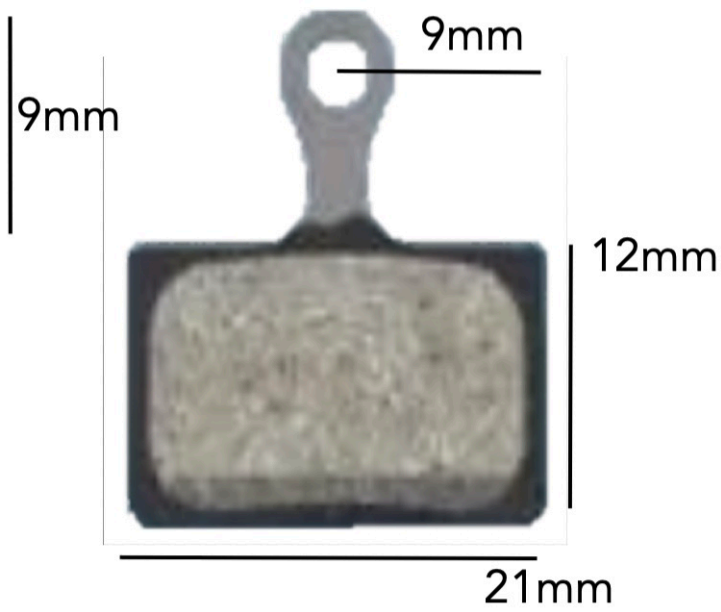

RACEWORX - Unit One
92 St Georges Street
Simons Town
Western Cape
South Africa
7975

Phone: 0730838883 - Email:
info@bicyclepart.co.za

BRAKES PADS - Shimano Road (Ultegra - 105 - Dura Ace)

Product Code: N005

Availability: 8

Price: R162.75

Short Description

SC-LLPSZPT-MS944

Description

**XTR (M9100,M9110),
DEORE XT,
SLX,DURA-ACE,
ULTEGRA,
SHIMANO 105,
TIAGRA,
GRX,
SHIMANO**

**BR-M9100, BR-M9110, BR-M8110,
BR-R9270, BR-R8170, BR-R9170,
BR-R8070, BR-R7070, BR-4770,
BR-RS805, BR-RS505, BR-RS405,
BR-RS305, BR-U5000, BR-RX810,
BR-RX400**