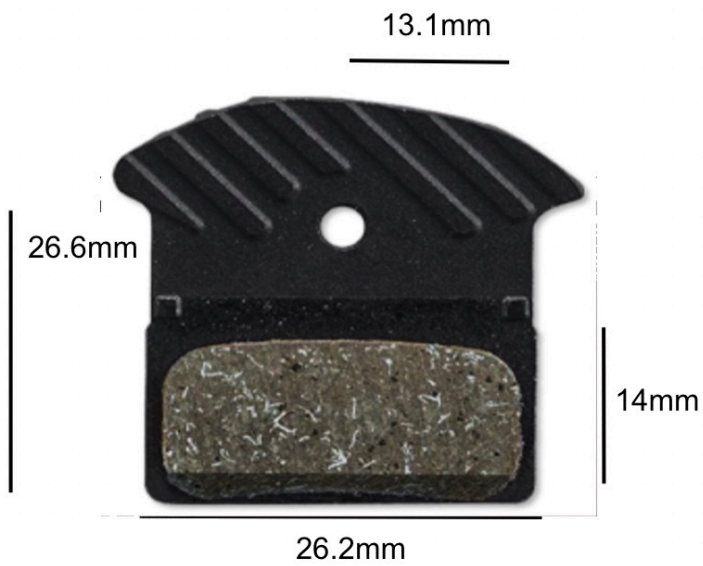

RACEWORX - Unit One
92 St Georges Street
Simons Town
Western Cape
South Africa
7975

Phone: 0730838883 - Email:
info@bicyclepart.co.za

BRAKE PADS - Mountain Bike (Shimano Compat.)

Product Code: N001.1

Availability: 11

Price: R284.81

Short Description
SC-SRLLPSZ-SZ944

Description

DEORE XT (M8110),
SLX (M7110),
DURA-ACE,
ULTEGRA,
SHIMANO 105,
TIAGRA,
GRX, SHIMANO

BR-M8110, BR-M7110, BR-R9270,
BR-R8170, BR-R9170, BR-R8070,
BR-R7070, BR-4770, BR-RS805,
BR-RS505, BR-RS405, BR-RS305,
BR-U5000, BR-RX810, BR-RX400